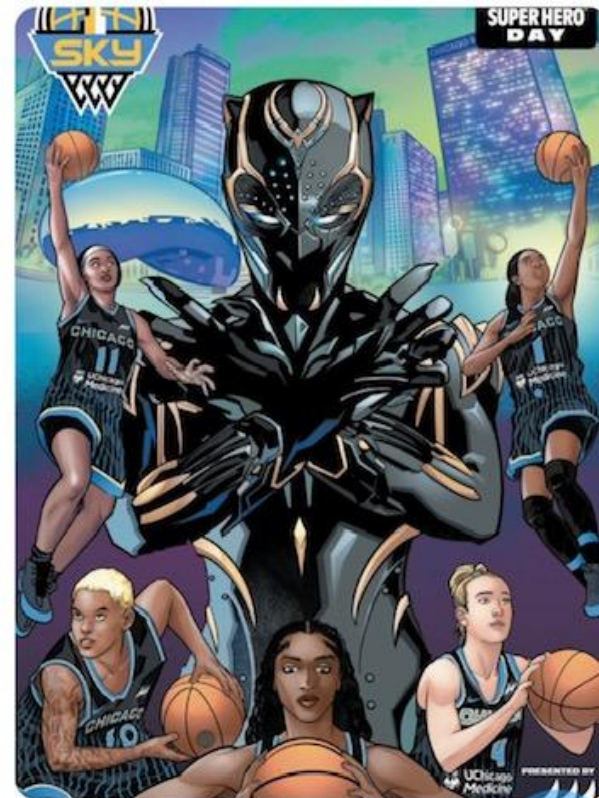

- The first ever Shuri Black Panther bobblehead to the first 3,000 fans in attendance, along with a limited-edition poster featuring Sky players and Shuri to the first 10,000 fans in attendance*

As part of the game-day experience fans were treated to special in-game scoreboard activations and games

IN-GAME ACTIVATIONS

SCOREBOARD GRAPHICS

WARMUP SHIRTS

GIVEAWAYS

MARKETING & PROMOTION

MARVEL ANNOUNCEMENT POSTS

Marvel Entertainment @Marvel · 3d

@chicagosky hosts the first ever WNBA Marvel Super Hero Day on September 3! Read more details on how you can receive a limited edition Shuri Black Panther bobblehead and a souvenir poster featuring star Sky players and Marvel characters: bit.ly/47Ss9QF

8

40

409

195K

Marvel Entertainment @Mar... · 8/11/23

Your favorite Super Heroes are headed to #Skytown! The @ChicagoSky are hosting their first-ever Marvel Super Hero Day on September 3! Get your tickets now and receive a poster and bobblehead featuring Shuri on gameday: bit.ly/3QzhfsV #ad

SOCIAL GRAPHICS

GIVEAWAY
SHURI BOBBLEHEAD

FOR THE FIRST 3000 FANS

LET'S GO SKYTOWN!

MARVEL SUPER HERO DAY

HALFTIME !!

GAMEDAY

SUNDAY SEPT. 3RD 2PM